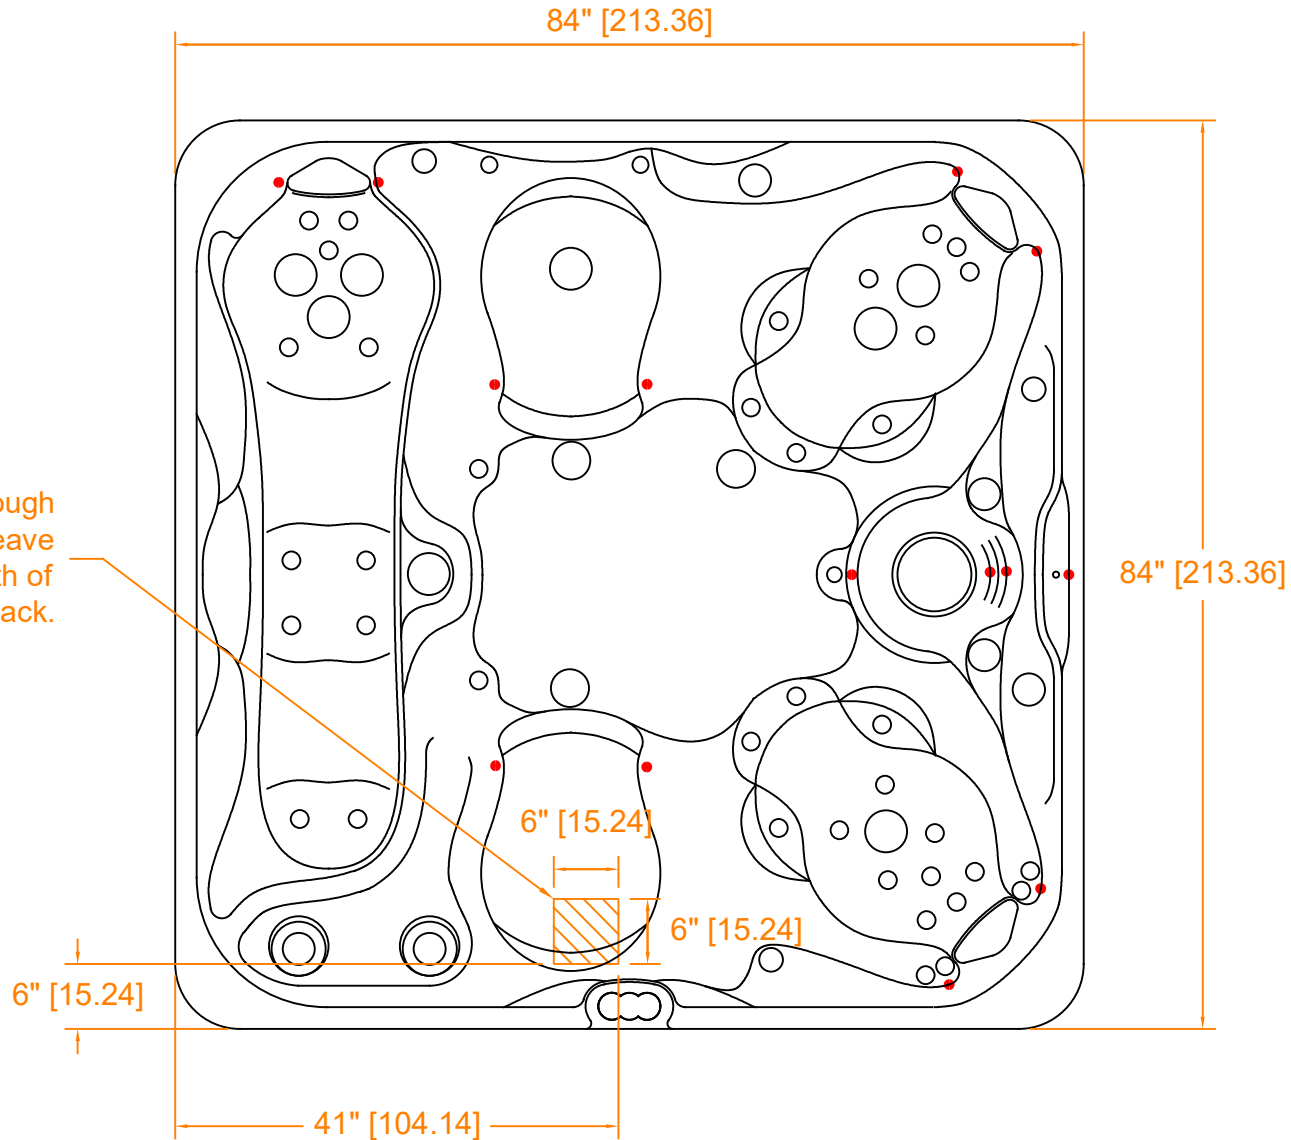

Run electricity through this opening. Leave appropriate length of wire to reach spa pack.

2020 Healthy Living HL 7

O/A Height 36" (+/- 1/2")

Master Spas		
Model Number	Date	Revision
HL 7	11/07/19	0
Process	Drawn By	
Electrical Hookup	Easley	